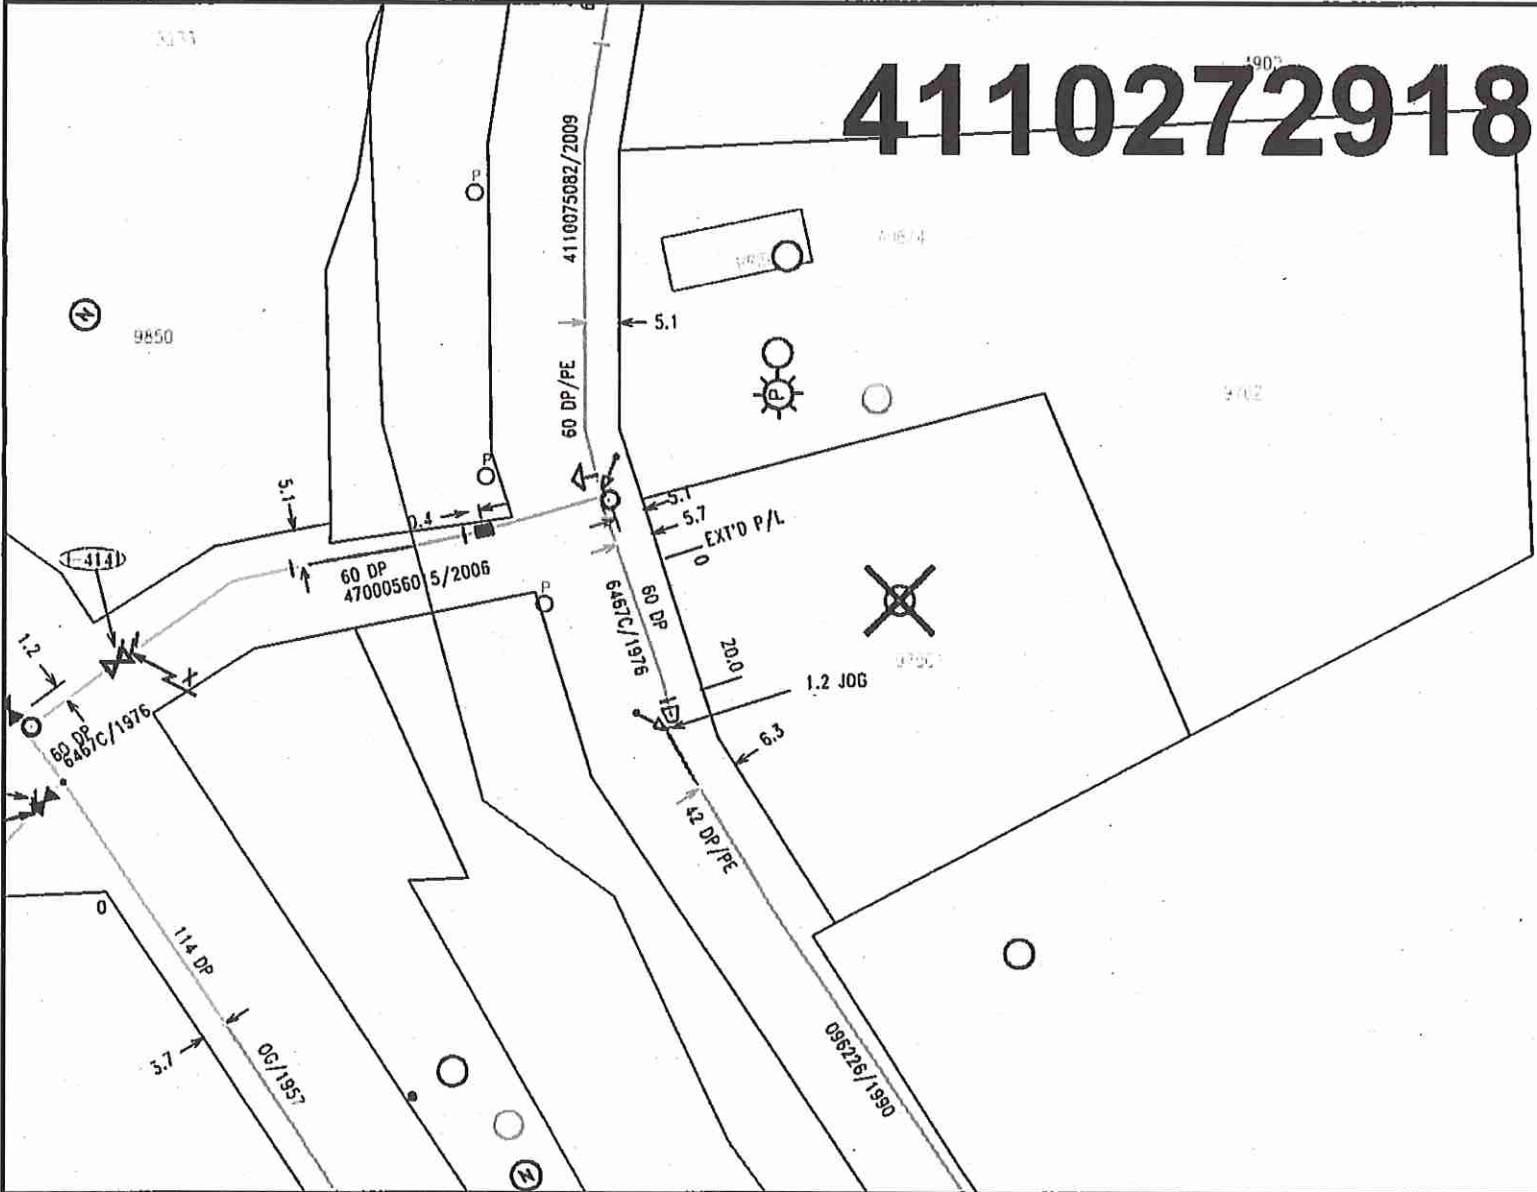

4110272918

Nearest Intersection: Gibson Rd and Yale Rd.
Distance from lot to intersection is 125 meters (9 degrees South of West).
View Scale: 1:1000

9750 Gillanders Rd, Chilliwack

Order #: 30941305 Prem #: 275933 City Limits: Chilliwack

X: 1301309616.00 Y: 471248860.00

2017/07/21